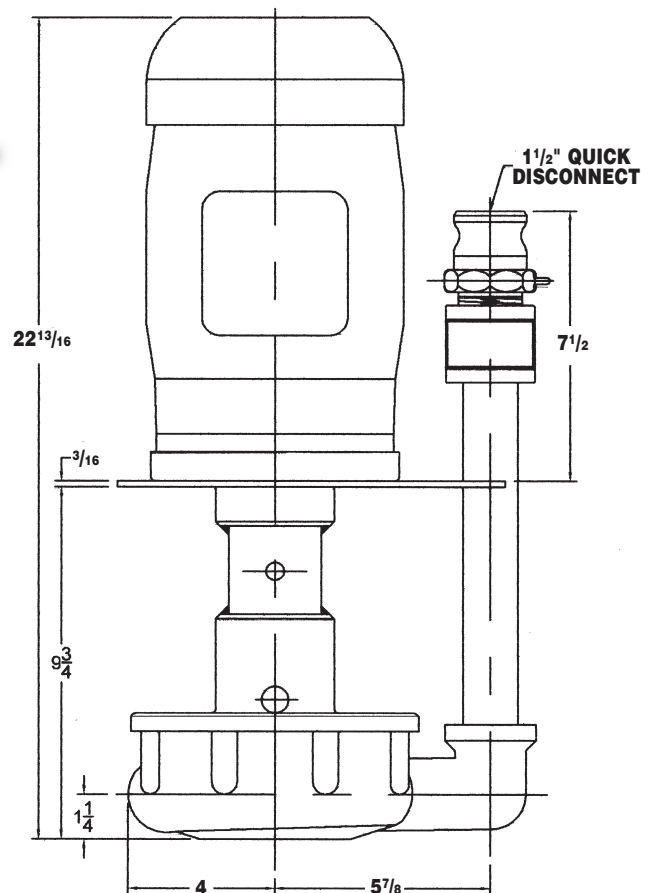

## Industrial Coolant Pump

- Setup for a shallow tank reservoir
- Above mounting plate discharge
- Offered in both single and three phase
- One piece, integral shaft
- High volume for today's modern machine tool
- Mounting bracket not required, incorporated in design
- Power cord available
- Rugged cast iron construction
- Cost effective
- Finned, terminal block motor with a 1.15 service factor
- Available in 1ph, 3ph and 50 or 60 Hertz @ 2hp, 3hp and 5hp