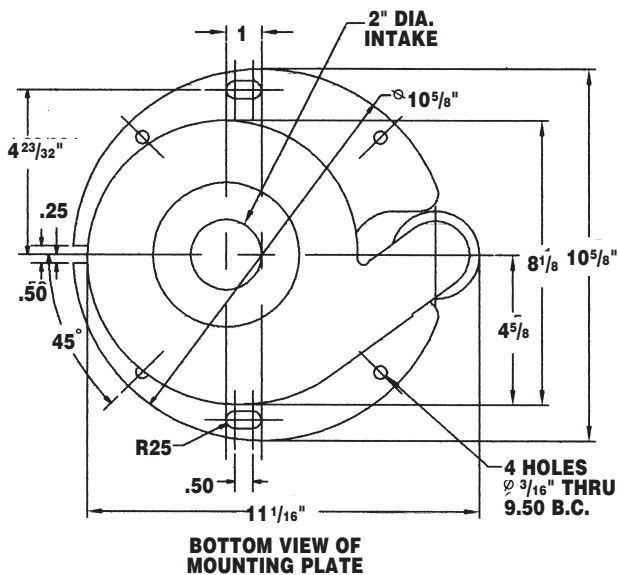

## Industrial Coolant Pump

- Setup for a shallow tank reservoir
- Above mounting plate discharge
- Offered in both single and three phase
- One piece, integral shaft
- High volume for today's modern machine tool
- Mounting bracket not required, incorporated in design
- Power cord available
- Rugged cast iron construction
- Cost effective
- Finned, terminal block motor with a 1.15 service factor
- Available in 1ph, 3ph and 50 or 60 Hertz @ 2hp, 3hp and 5hp