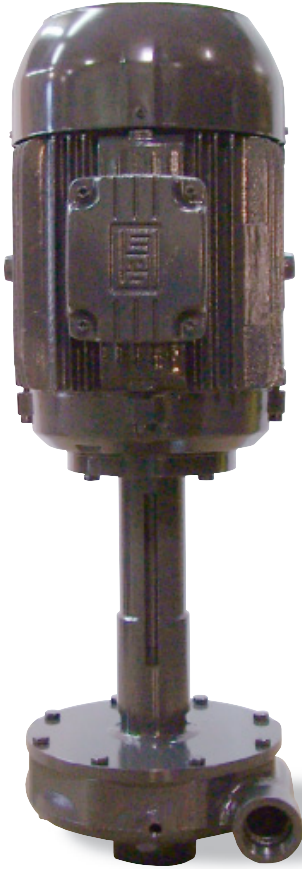

# 11034 NSA

## Industrial Coolant Pump

- Pressures to 125 PSI
- Fan-cooled motors, Weg finned or Baldor
- One piece, integral shaft
- Rugged heavy-duty stainless steel or cast iron construction
- High service factor
- Available in 3ph and 50/60 Hertz @ 7.5, 10, 15 and 20 hp
- Single (1) ph available in 7.5 and 10 hp